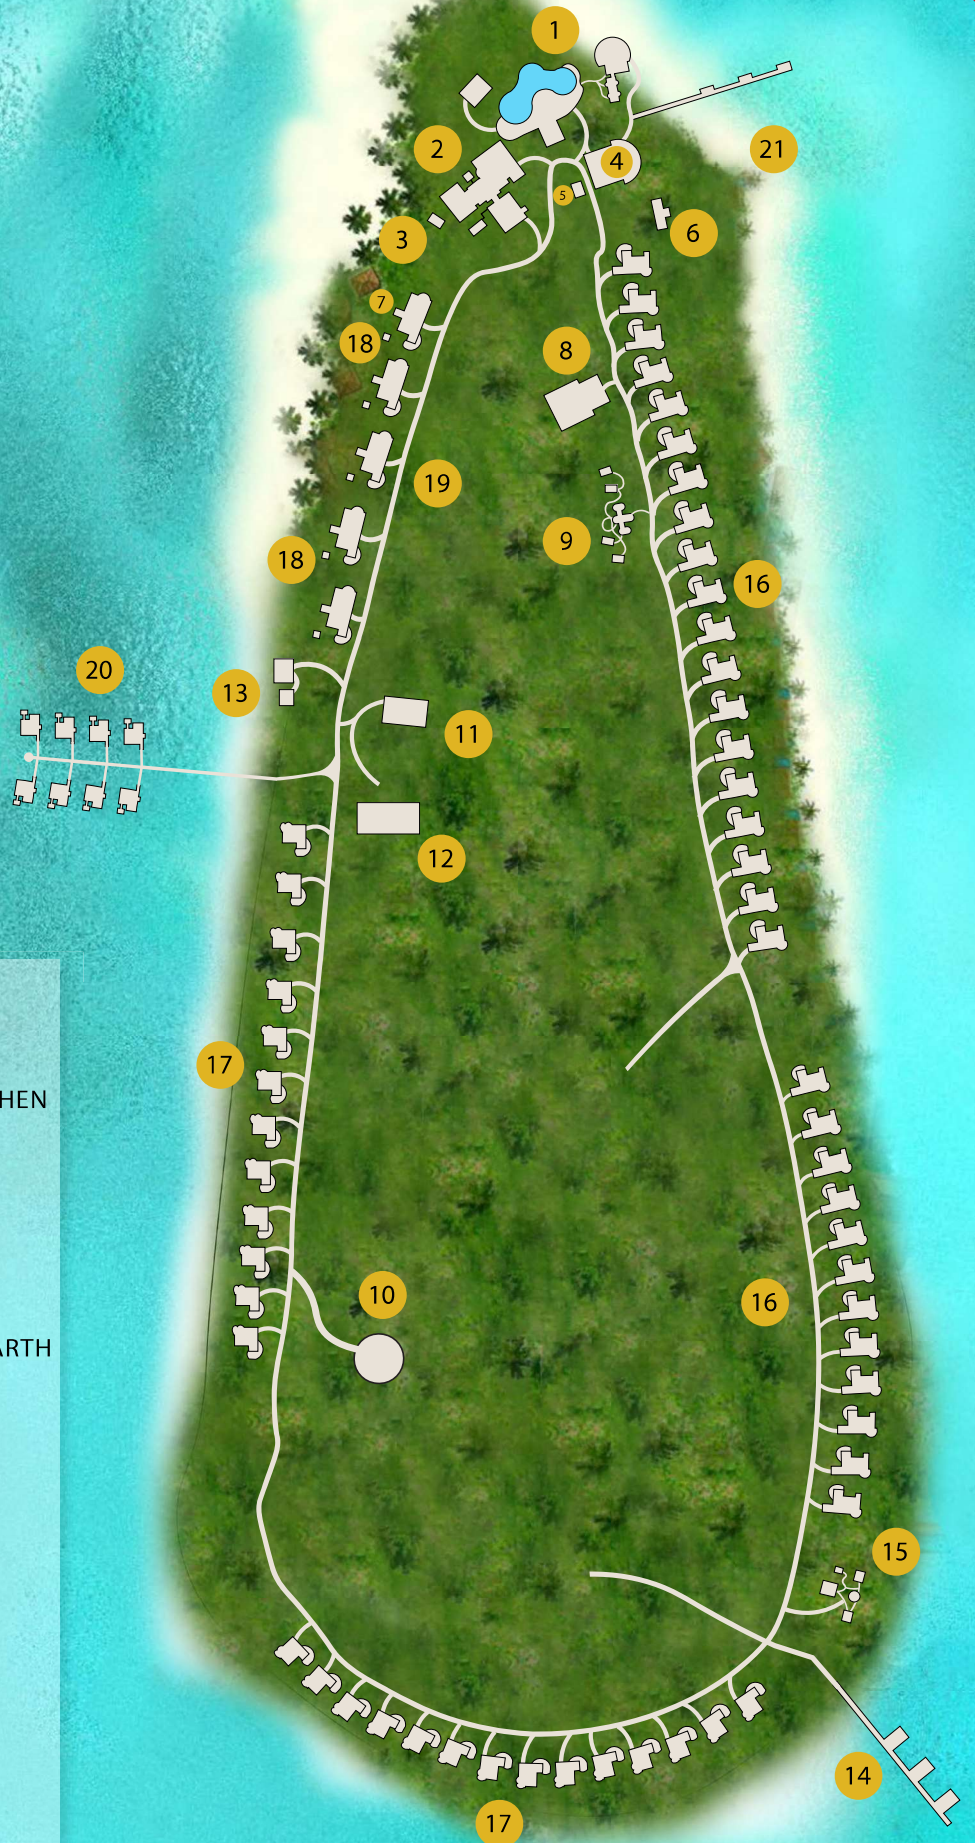

BAWE ISLAND  
THE COCOON COLLECTION

- 01 - THE VIEW BAR & POOL
- 02 - THE SAND RESTAURANT
- 03 - SINFONIA & TEPANYAKI KITCHEN
- 04 - KARIBU KIJANI
- 05 - BICYCLE SHOP
- 06 - DIVE CENTER
- 07 - WATER SPORTS
- 08 - SOKASA
- 09 - THE REBIRTH BY HEALING EARTH
- 10 - HELIPAD
- 11 - FUTSAL COURT
- 12 - TENNIS & PADEL COURT
- 13 - GYM & YOGA PAVILION
- 14 - SERVICE JETTY & HEAD
- 15 - DELIGHT RESTAURANT
- 16 - SUNSET SUITE
- 17 - SUNRISE VILLA
- 18 - ZANZIBAR VILLA
- 19 - SULTAN PALACE
- 20 - LAGOON SUITE
- 21 - ARRIVAL JETTY & HEAD